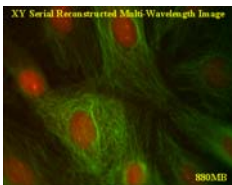

Image Presentation Functions

For:

ISee PC Imaging Software

ISee MAC Imaging Software

ISee SGI Imaging Software

For Manuscripts, Grant Applications, Seminars, Society Meetings and Poster Sessions, ISee's Standard Presentation Tools provide the user with the versatility to formulate his text and image data and

...Image Mosaics of Unlimited Size with Annotations

Annotate Images with:

- Text
- Graphics
- Calibration Bars

...Multi-Colored Transmitted / Fluorescent Image Overlays

Overlay up to 7 fluorescent images and a phase/DIC image.