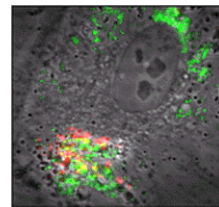

Image Presentation Functions

For:

ISee PC Imaging Software

ISee MAC Imaging Software

ISee SGI Imaging Software

For Manuscripts, Grant Applications, Seminars, Society Meetings and Poster Sessions, ISee's Standard Presentation Tools provide the user with the versatility to formulate his text and image data and

...Image Mosaics of Unlimited Size with Annotations

Annotate Images with:

- Text
- Graphics
- Calibration Bars

...Multi-Colored Transmitted / Fluorescent Image Overlays

Overlay up to 7 fluorescent images and a phase/DIC image.

Component Control for:

- Image Color
- Contrast Enhancement

...Multi-Image Comparison

- Interactive Dual Cursors
- Interactive Image Zoom
- Interactive Image Pan
- User Selectable Cursor Color
- User Selectable Cursor Type

...Data Plots, Scatter Plots, Histograms, Profiles and Text Data Table with Real Time Data Plots

User Selectable:

- Trace Color
- Scaling Parameters
- ASCII Format

Frame	Time	X	Y	dx	dy	R	Avg V
15	0.000	154.00	68.00	0.00	0.00	0.00	0.0
16	0.054	156.37	68.33	2.37	0.33	2.39	44.24
17	0.110	159.80	69.30	5.80	1.30	5.95	54.07
18	0.164	162.82	70.15	8.82	2.15	9.08	55.39