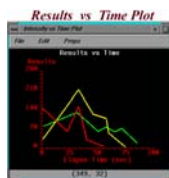

Component Control for:

- Image Color
- Contrast Enhancement

...Multi-Image Comparison

- Interactive Dual Cursors
- Interactive Image Zoom
- Interactive Image Pan
- User Selectable Cursor Color
- User Selectable Cursor Type

...Data Plots, Scatter Plots, Histograms, Profiles and Text Data Table with Real Time Data Plots

User Selectable:

- Trace Color
- Scaling Parameters
- ASCII Format

Frame	Time	X	Y	dx	dy	R	Avg V
15	0.000	154.00	68.00	0.00	0.00	0.00	0.0
16	0.054	156.37	68.33	2.37	0.33	2.39	44.24
17	0.110	159.80	69.30	5.80	1.30	5.95	54.07
18	0.164	162.82	70.15	8.82	2.15	9.08	55.39