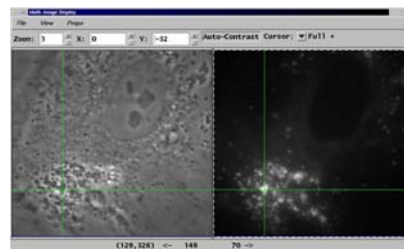

...Image Mosaics of Unlimited Size with Annotations

Annotate Images with:

- Text
- Graphics
- Calibration Bars

...Multi-Colored Transmitted / Fluorescent Image Overlays

Overlay up to 7 fluorescent images and a phase/DIC image.

Component Control for:

- Image Color
- Contrast Enhancement

...Multi-Image Comparison

- Interactive Dual Cursors
- Interactive Image Zoom
- Interactive Image Pan
- User Selectable Cursor Color
- User Selectable Cursor Type

...Data Plots, Scatter Plots, Histograms, Profiles and Text Data Table with Real Time Data Plots

User Selectable:

- Trace Color
- Scaling Parameters
- ASCII Format

Frame	Time	X	Y	dx	dy	R	Avg V
15	0.000	154.00	68.00	0.00	0.00	0.00	0.0
16	0.054	156.37	68.33	2.37	0.33	2.39	44.24
17	0.110	159.80	69.30	5.80	1.30	5.95	54.07
18	0.164	162.82	70.15	8.82	2.15	9.08	55.39